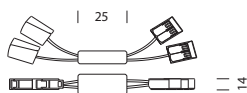

per 2 faretti
for 2 spotlights

Item

CN19

CN21

Driver in corrente in remoto 500mA

500mA remote constant current driver

| Item | items powerable | Power | IP | Dimensions | Dimming |
|---------------|-----------------|-------|------|------------|---------|
| 1A2533 | 1 | 8W | IP20 | 132x22x19 | ON-OFF |

Convertitore da 24Vdc a 500mA

24Vdc to 500 mA converter

Necessita di driver remoto a 24Vdc

Requires 24V remote driver

| Item | items powerable |
|---------------|-----------------|
| 2A4843 | 1 |

Driver 24Vdc in tensione in remoto