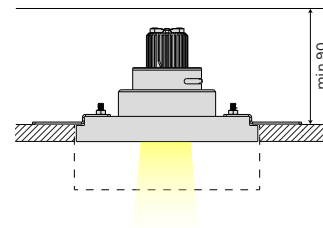

INDOOR - CEILING RECESSED

TINY ADJUSTABLE GHOST

- alluminio, gesso

- aluminum, plaster

Ø145

| 4857 | M 2700K | W 3000K | N 4000K |
|----------------------|---------|---------|---------|
| Power | 6.6W | 6.6W | 6.6W |
| Nominal lumen | 700.0lm | 733.0lm | 785.0lm |
| CRI | >90 | >90 | >90 |
| Supply | 500mA | 500mA | 500mA |

per 2 faretti
for 2 spotlights

Item

CN19

CN21

Driver in corrente in remoto 500mA

500mA remote constant current driver

| Item | items powerable | Power | IP | Dimensions | Dimming |
|---------------|-----------------|-------|------|------------|---------|
| 1A2533 | 1 | 8W | IP20 | 132x22x19 | ON-OFF |