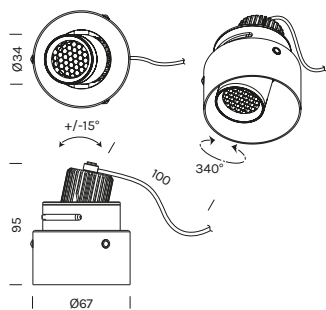

INDOOR - CEILING RECESSED

TINY ADJUSTABLE GHOST

- alluminio, gesso

- aluminum, plaster

Ø145

| 4857 | M 2700K | W 3000K | N 4000K |
|----------------------|---------|---------|---------|
| Power | 6.6W | 6.6W | 6.6W |
| Nominal lumen | 700.0lm | 733.0lm | 785.0lm |
| CRI | >90 | >90 | >90 |
| Supply | 500mA | 500mA | 500mA |

per 2 faretti
for 2 spotlights

Item

CN19

CN21

Driver in corrente in remoto 500mA

500mA remote constant current driver

| Item | items powerable | Power | IP | Dimensions | Dimming |
|---------------|-----------------|-------|------|------------|---------|
| 1A2533 | 1 | 8W | IP20 | 132x22x19 | ON-OFF |

Remote constant voltage drivers 24Vdc

| Item | items powerable | Power | IP | Dimensions | Dimming |
|---------------|-----------------|-------|------|---------------|-------------|
| 1A0150 | 1-2 | 30W | IP20 | 154x50x14 | ON-OFF |
| 1A1910 | 1-4 | 60W | IP20 | 185x63,5x22 | ON-OFF |
| 1A1476 | 1-7 | 100W | IP20 | 177x56,4x17,2 | ON-OFF |
| 1A2168 | 1-7 | 100W | IP20 | 190x65x22 | PUSH DALI |
| 1A1999 | 1-7 | 100W | IP20 | 201x63x30 | L-C |

Centraline dimmerabili in remoto

Remote dimmable controllers

| Item | Power | IP | Dimensions | Dimming |
|------------------|-------|------|------------|-----------------------|
| 1A0837/24 | 144W | IP20 | 132x22x20 | PUSH DALI 1-10V |
| 1A0838/24 | 288W | IP20 | 164x38x25 | PUSH DALI 0.1-10V |