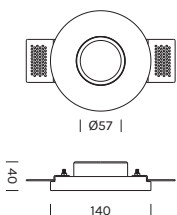

INDOOR - CEILING RECESSED

TINY ADJUSTABLE GHOST

- alluminio, gesso

- aluminum, plaster

Ø145

| 4857 | M 2700K | W 3000K | N 4000K |
|----------------------|---------|---------|---------|
| Power | 6.6W | 6.6W | 6.6W |
| Nominal lumen | 700.0lm | 733.0lm | 785.0lm |
| CRI | >90 | >90 | >90 |
| Supply | 500mA | 500mA | 500mA |

per 2 faretti
for 2 spotlights

Item

CN19

CN21

Driver in corrente in remoto 500mA

500mA remote constant current driver

| Item | items powerable | Power | IP | Dimensions | Dimming |
|---------------|-----------------|-------|------|------------|---------|
| 1A2533 | 1 | 8W | IP20 | 132x22x19 | ON-OFF |

Remote constant voltage drivers 24Vdc

| Item | items powerable | Power | IP | Dimensions | Dimming |
|---------------|-----------------|-------|------|---------------|-------------|
| 1A0150 | 1-2 | 30W | IP20 | 154x50x14 | ON-OFF |
| 1A1910 | 1-4 | 60W | IP20 | 185x63,5x22 | ON-OFF |
| 1A1476 | 1-7 | 100W | IP20 | 177x56,4x17,2 | ON-OFF |
| 1A2168 | 1-7 | 100W | IP20 | 190x65x22 | PUSH DALI |
| 1A1999 | 1-7 | 100W | IP20 | 201x63x30 | L-C |

Centraline dimmerabili in remoto

Remote dimmable controllers

| Item | Power | IP | Dimensions | Dimming |
|------------------|-------|------|------------|-----------------------|
| 1A0837/24 | 144W | IP20 | 132x22x20 | PUSH DALI 1-10V |
| 1A0838/24 | 288W | IP20 | 164x38x25 | PUSH DALI 0.1-10V |