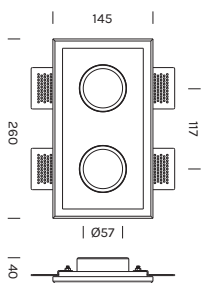

INDOOR - CEILING RECESSED

TINY ADJUSTABLE GHOST

- alluminio, gesso

- aluminum, plaster

Ø145

| 4857 | M 2700K | W 3000K | N 4000K |
|----------------------|---------|---------|---------|
| Power | 6.6W | 6.6W | 6.6W |
| Nominal lumen | 700.0lm | 733.0lm | 785.0lm |
| CRI | >90 | >90 | >90 |
| Supply | 500mA | 500mA | 500mA |

per 2 faretti
for 2 spotlights

Item

CN19

CN21

Driver in corrente in remoto 500mA

500mA remote constant current driver

| Item | items powerable | Power | IP | Dimensions | Dimming |
|---------------|-----------------|-------|------|------------|---------|
| 1A2533 | 1 | 8W | IP20 | 132x22x19 | ON-OFF |

Remote constant voltage drivers 24Vdc

| Item | items powerable | Power | IP | Dimensions | Dimming |
|---------------|-----------------|-------|------|---------------|-------------|
| 1A0150 | 1-2 | 30W | IP20 | 154x50x14 | ON-OFF |
| 1A1910 | 1-4 | 60W | IP20 | 185x63,5x22 | ON-OFF |
| 1A1476 | 1-7 | 100W | IP20 | 177x56,4x17,2 | ON-OFF |
| 1A2168 | 1-7 | 100W | IP20 | 190x65x22 | PUSH DALI |
| 1A1999 | 1-7 | 100W | IP20 | 201x63x30 | L-C |

Centraline dimmerabili in remoto

Remote dimmable controllers

| Item | Power | IP | Dimensions | Dimming |
|------------------|-------|------|------------|-----------------------|
| 1A0837/24 | 144W | IP20 | 132x22x20 | PUSH DALI 1-10V |
| 1A0838/24 | 288W | IP20 | 164x38x25 | PUSH DALI 0.1-10V |